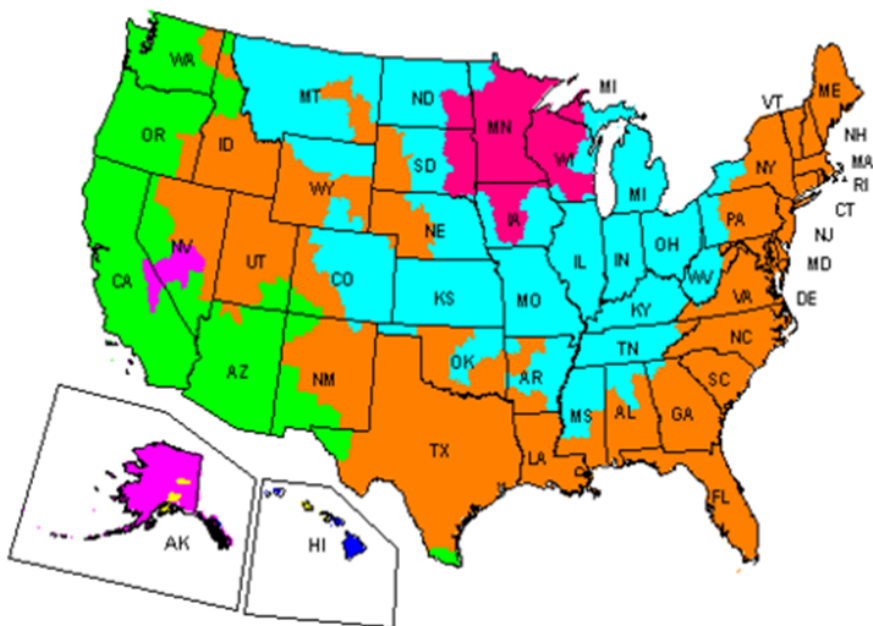

FedEx Ground[®] Service Maps

View the map of transit times from the origin ZIP/Postal code.

 [Printable version](#)

View Maps

* Origin ZIP/Postal code * Country

 1 Day  2 Days  3 Days  4 Days  5 Days  6 Days  7+ Days

This map illustrates service schedules in business days as of January, 2016 for FedEx Ground shipments

Please Note: Packages picked up from a residence may have one additional transit day. For faster returns please drop off at a staffed FedEx location.